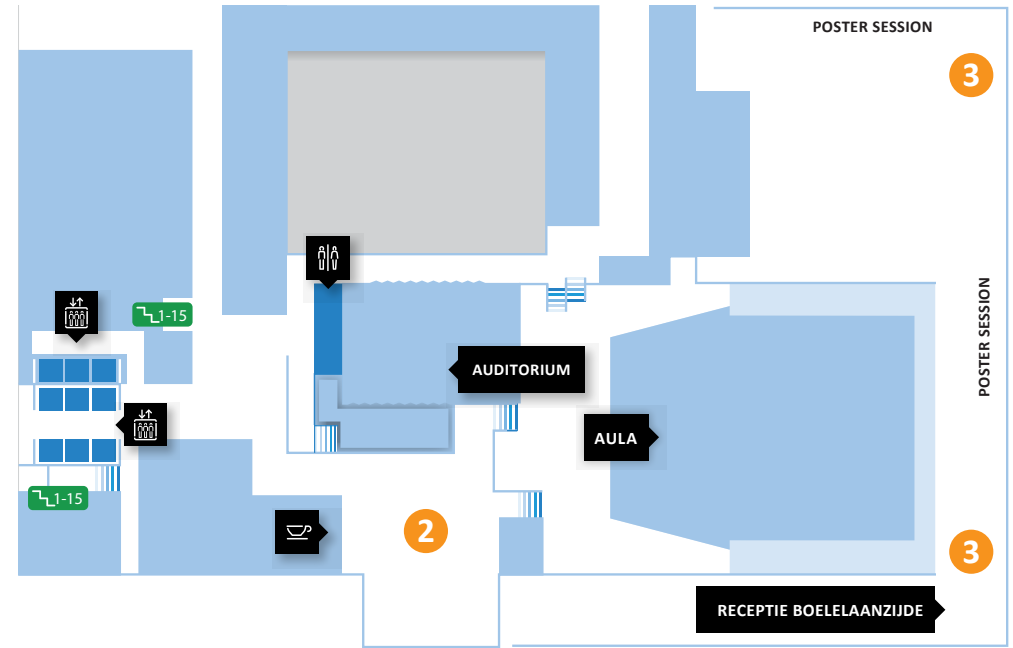

SPR 2018

GROUND FLOOR

1^{ste} FLOOR

1 REGISTRATION DESK AND BOOK STAND

2 FOYER (coffee breaks and lunch)

3 POSTER SESSION

 Elevator

 Toilet

 Stairs (floor 1-15)

Stairs are the easiest way to move between floors

LOWER GROUND FLOOR

KC-07

GROUND FLOOR

Registration desk

Restaurant

Aurora

1^{ste} FLOOR

Auditorium

Aula

01A27

2nd FLOOR

02A00

02A24

02A33

5th FLOOR

05A00

05A24

05A33

6th FLOOR

06A00

06A33

7th FLOOR