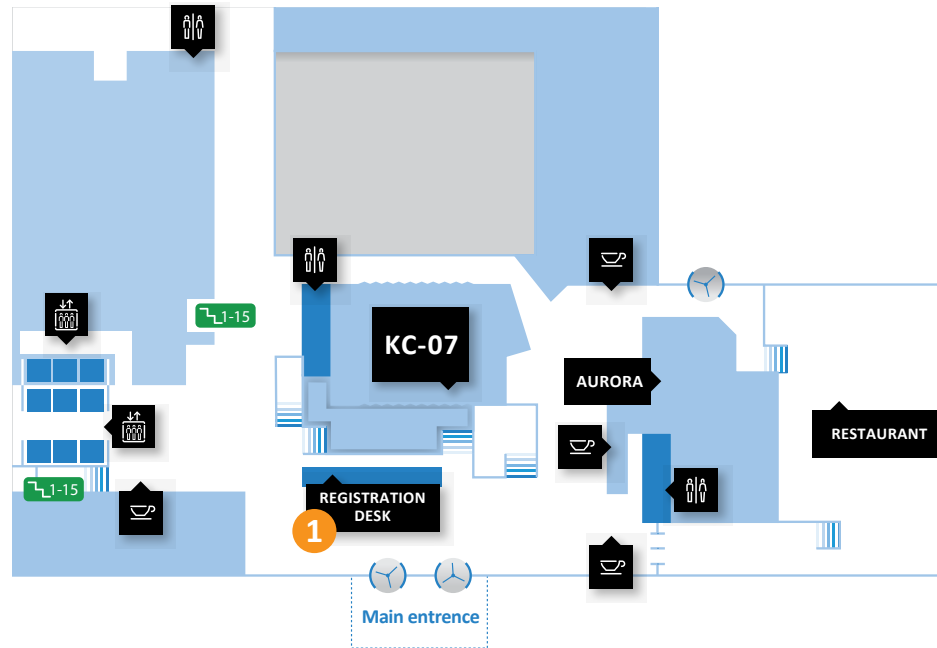

SPR 2018

GROUND FLOOR

1^{ste} FLOOR

1 REGISTRATION DESK AND BOOK STAND

2 FOYER (coffee breaks and lunch)

3 POSTER SESSION

 Elevator

 Toilet

 Stairs (floor 1-15)

Stairs are the easiest way to move between floors

LOWER GROUND FLOOR

KC-07

GROUND FLOOR

Registration desk

Restaurant

Aurora

1^{ste} FLOOR

Auditorium

Aula

01A27

2nd FLOOR

02A00

02A24

02A33

5th FLOOR

05A00

05A24

05A33

6th FLOOR

06A00

06A33

7th FLOOR